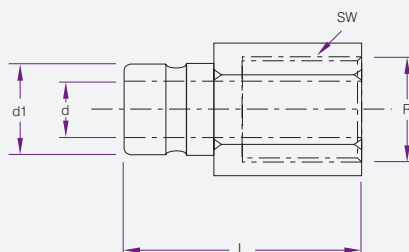

Male Brass Connectors

200 Series plugs are also available with an internal shut-off valve.

300 Series plugs are also available with an internal shut-off valve.

Product Code	Series	R (BSPT)	D1	H	A	L
CM251 (20NR1/8)	200 Series 1/4 Flow	1/8	9	17	22	25
CM252 (20NR1/4)		1/4	9	19	26	29
CM253 (20NR3/8)		3/8	9	19	30	30
CM351 (30NR1/8)	300 Series 3/8 Flow	1/8	13	25	26	35
CM352* (30NR1/4)		1/4	13	25	26	35
CM353* (30NR3/8)		3/8	13	26	30	38
CM354 (30NR1/2)		1/2	13	28	37	42
CM552 (50NR1/4)	500 Series 1/2 Flow	1/4	20	37	30	41
CM553 (50NR3/8)		3/8	20	37	32	41
CM554 (50NR1/2)		1/2	20	38	32	39
CM556 (50NR3/4)		3/4	20	38	38	45

* Also available with internal valve, specify "V"

Female Brass Connectors

Product Code	Series	R Thread	d	d1	L	SW
CM251F (20NR1/8)	200 Series	1/8	6	9	28	13
CM252F (20NR1/4)		1/4	6	9	32	17
CM253F (20NR3/8)		3/8	6	9	34	19
CM352F (30NR1/4)	300 Series	1/4	9	13	37	17
CM353F (30NR3/8)		3/8	9	13	39	19
CM354F (30NR1/2)		1/2	9	13	46	24