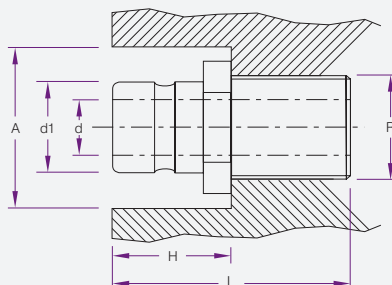

Male Brass Connectors

200 Series plugs are also available with an internal shut-off valve.

300 Series plugs are also available with an internal shut-off valve.

Product Code	Series	R (BSPT)	D1	H	A	L
CM251 (20NR1/8)	200 Series 1/4 Flow	1/8	9	17	22	25
CM252 (20NR1/4)		1/4	9	19	26	29
CM253 (20NR3/8)		3/8	9	19	30	30
CM351 (30NR1/8)	300 Series 3/8 Flow	1/8	13	25	26	35
CM352* (30NR1/4)		1/4	13	25	26	35
CM353* (30NR3/8)		3/8	13	26	30	38
CM354 (30NR1/2)		1/2	13	28	37	42
CM552 (50NR1/4)	500 Series 1/2 Flow	1/4	20	37	30	41
CM553 (50NR3/8)		3/8	20	37	32	41
CM554 (50NR1/2)		1/2	20	38	32	39
CM556 (50NR3/4)		3/4	20	38	38	45

* Also available with internal valve, specify "V"

Female Brass Connectors

Product Code	Series	R Thread	d	d1	L	SW
CM251F (20NR1/8)	200 Series	1/8	6	9	28	13
CM252F (20NR1/4)		1/4	6	9	32	17
CM253F (20NR3/8)		3/8	6	9	34	19
CM352F (30NR1/4)	300 Series	1/4	9	13	37	17
CM353F (30NR3/8)		3/8	9	13	39	19
CM354F (30NR1/2)		1/2	9	13	46	24